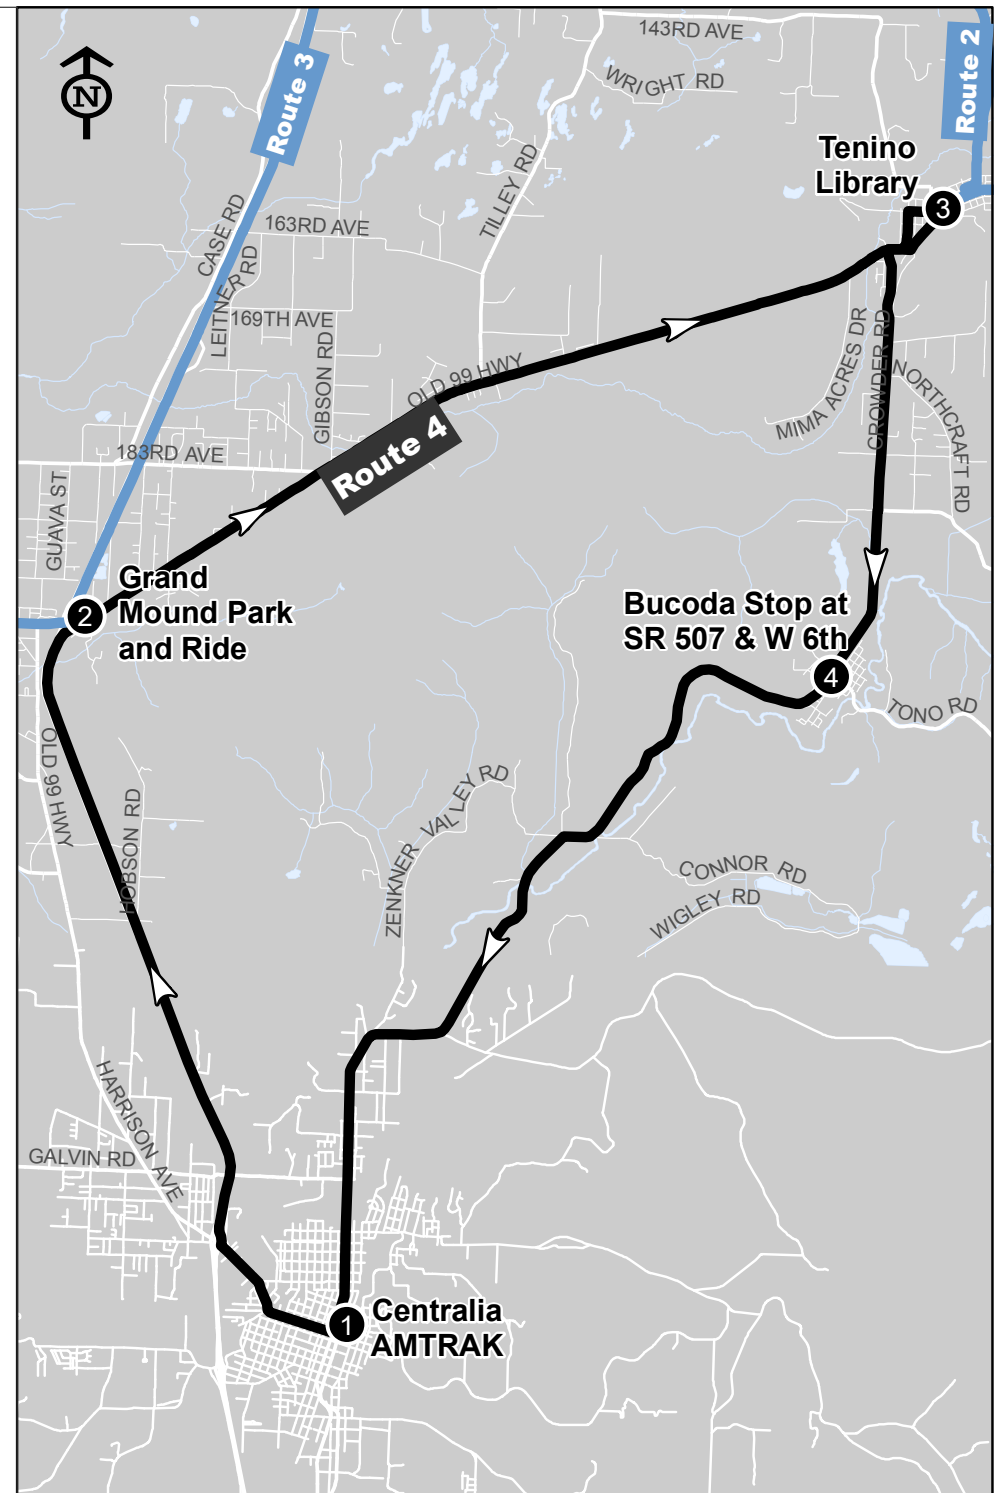

Route 4

LEAVES Centralia AMTRAK 210 Tower Ave	Grand Mound Park & Ride I-5 & SR 12	Tenino Library S Olympia St & Central Ave	Entrance to Bucoda SR 507 & W 6th St	ARRIVES Centralia AMTRAK 210 Tower Ave
①	②	③	④	①
6:00	6:15	6:30	6:40	6:55
7:00	7:15	7:30	7:40	7:55
8:00	8:15	8:30	8:40	8:55
9:00	9:15	9:30	9:40	9:55
10:00	10:15	10:30	10:40	10:55
11:00	11:15	11:30	11:40	11:55
12:00	12:15	12:30	12:40	12:55
1:00	1:15	1:30	1:40	1:55
2:00	2:15	2:30	2:40	2:55
3:00	3:15	3:30	3:40	3:55
4:00	4:15	4:30	4:40	4:55
5:00	5:15	5:30	5:40	5:55
6:00	6:15	6:30	6:40	6:55

Connections north to Tumwater shaded in table.

New trips outlined in yellow.
Effective January 7, 2019

rT will deviate its route by up to three-quarters (3/4) of a mile. Call Customer Service at **1.253.472.7846** to arrange for route deviation or to learn more about the service.