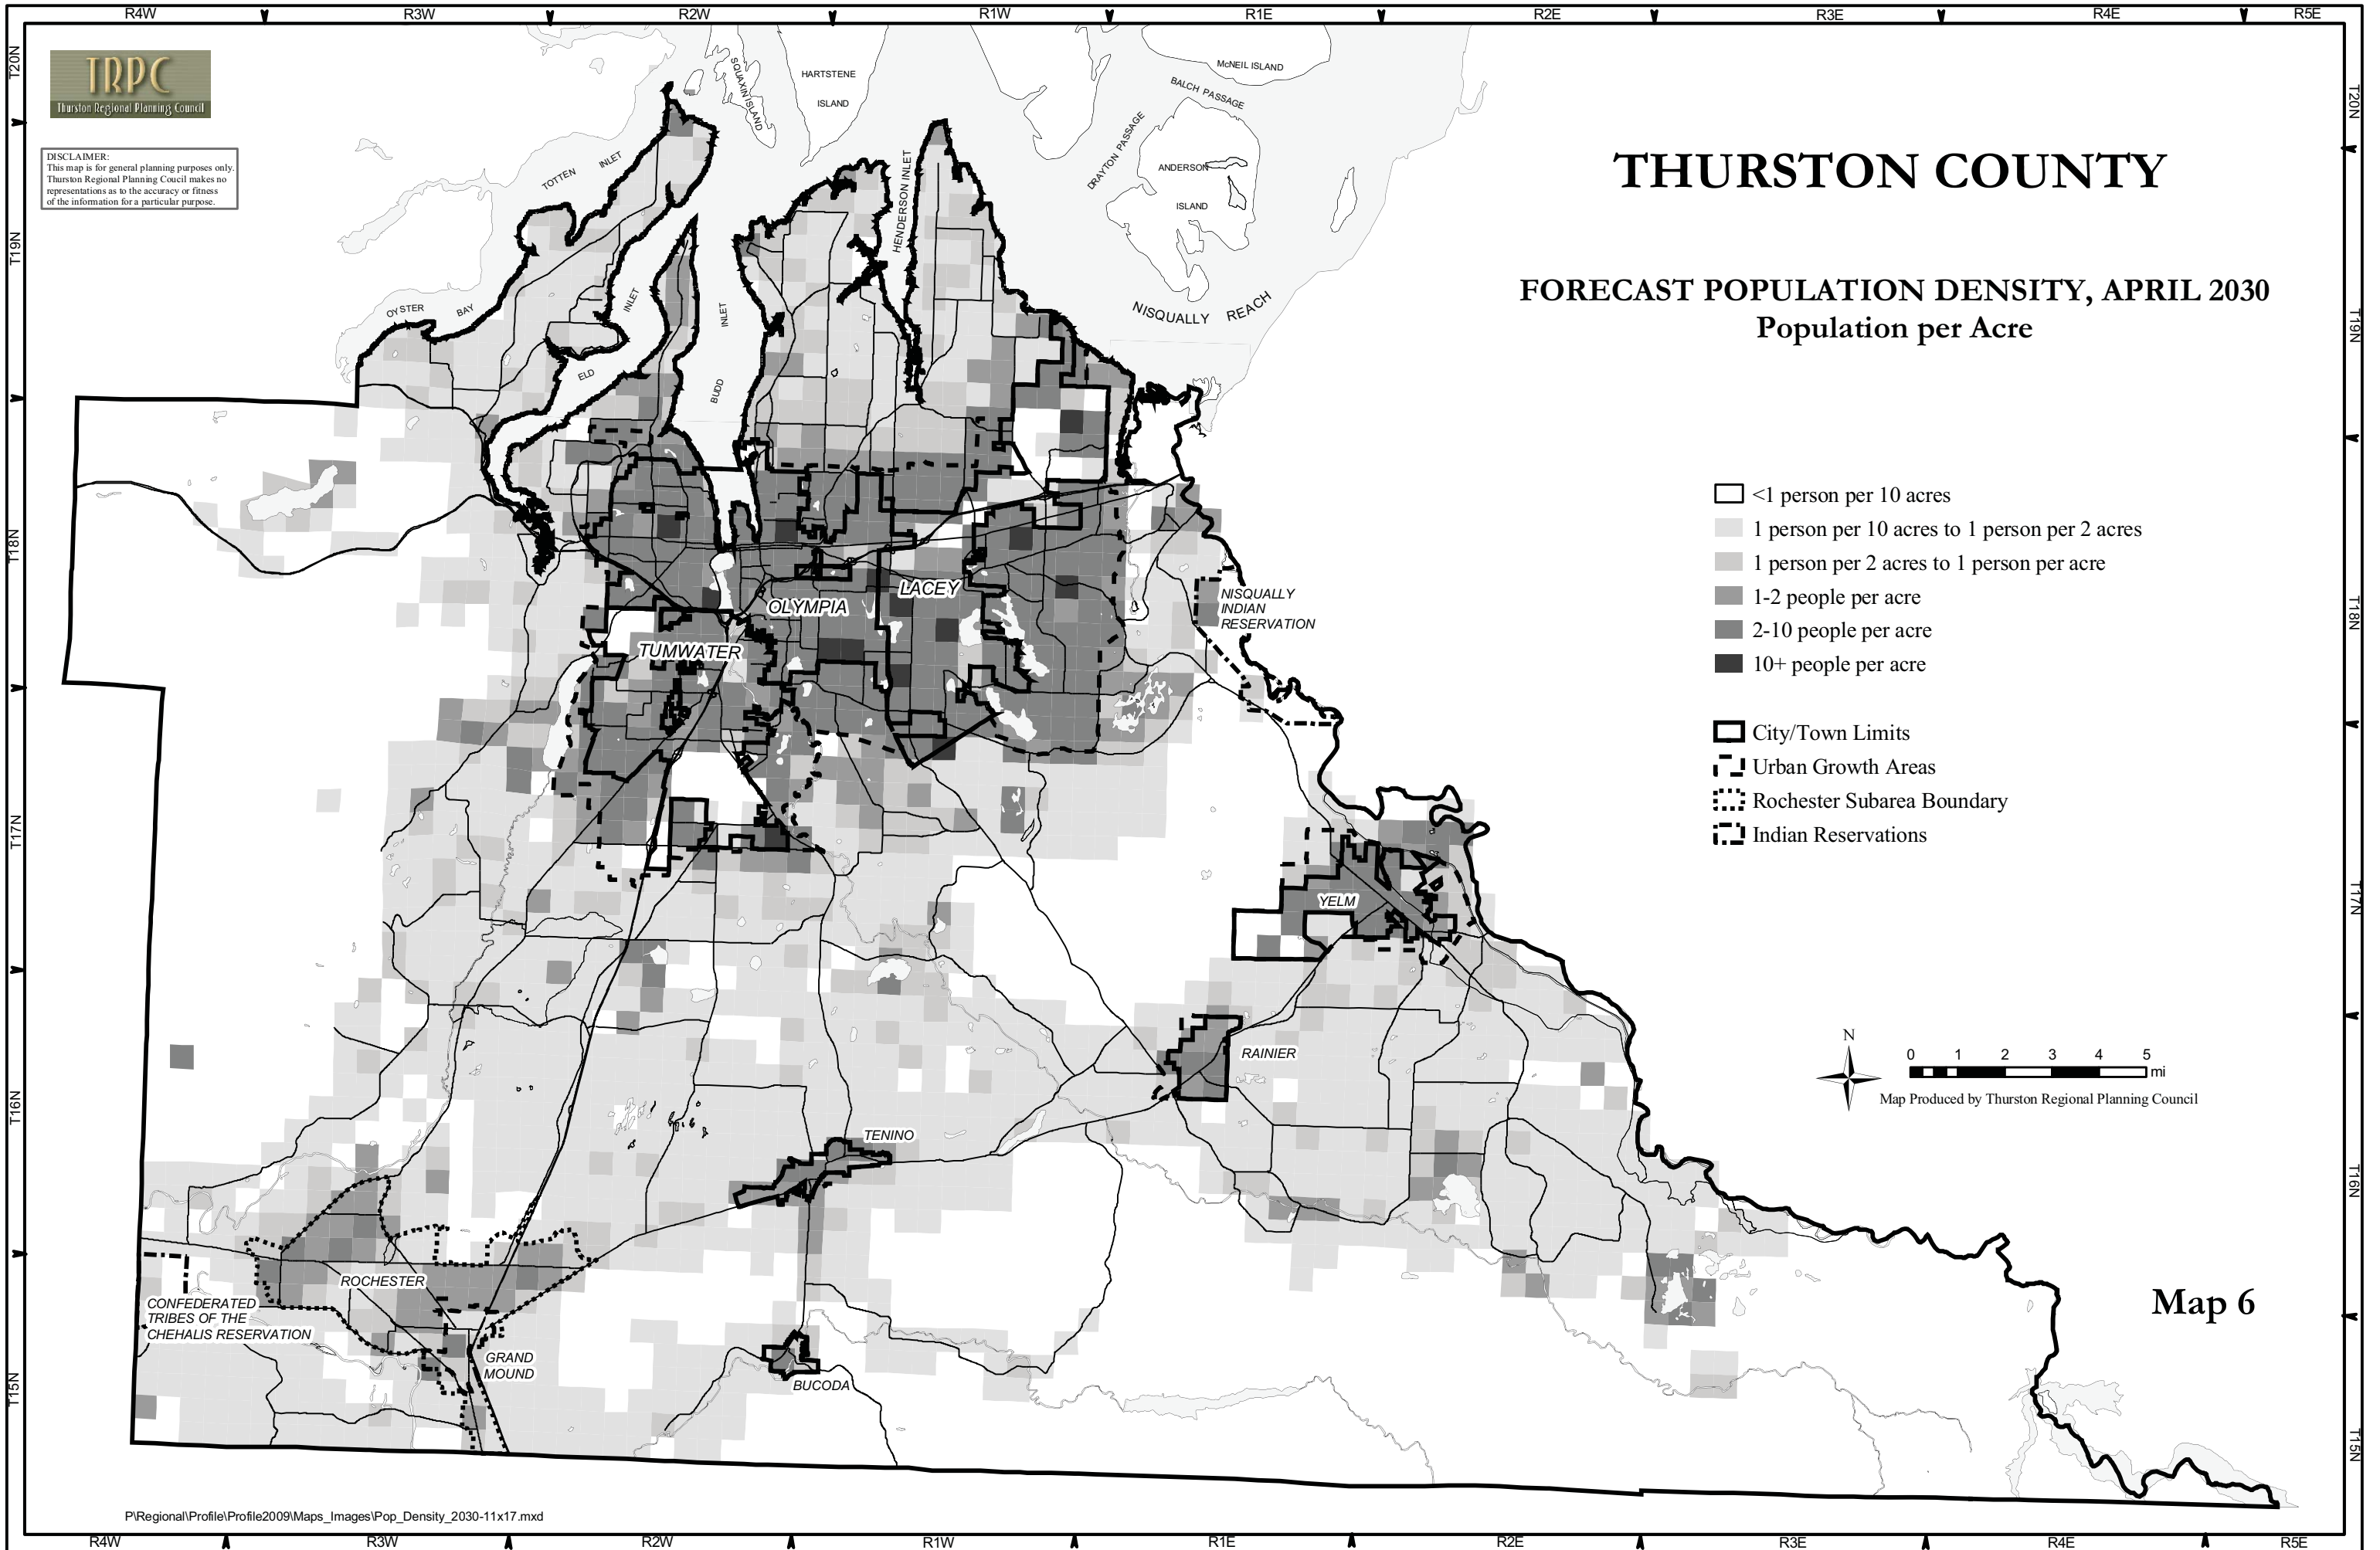

THURSTON COUNTY

FORECAST POPULATION DENSITY, APRIL 2030 Population per Acre

- <1 person per 10 acres
- 1 person per 10 acres to 1 person per 2 acres
- 1 person per 2 acres to 1 person per acre
- 1-2 people per acre
- 2-10 people per acre
- 10+ people per acre

- City/Town Limits
- Urban Growth Areas
- Rochester Subarea Boundary
- Indian Reservations

Map 6